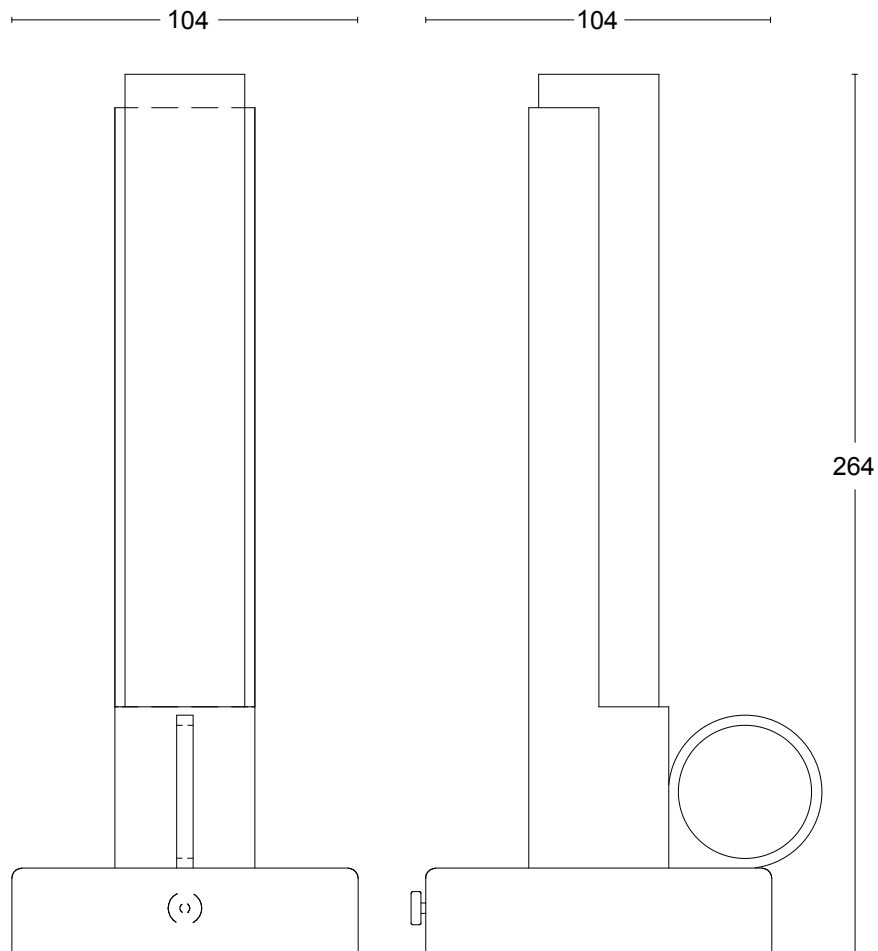

# Specifications

## TECHNICAL SPECIFICATION

Designer	Pierre Sindre
Electrical data	Class III IP20 12V
Description	Portable lamp with wireless Qi charging. Charger is sold separately
Connection	Inductive/wireless with Qi compatible
Lightsource	1 x Integrated LED 3000K 156lm CRI>90 (Included)
Weight	1 kg
Volume	0.01 m <sup>3</sup>

# Dimensions

For more info, visit our website