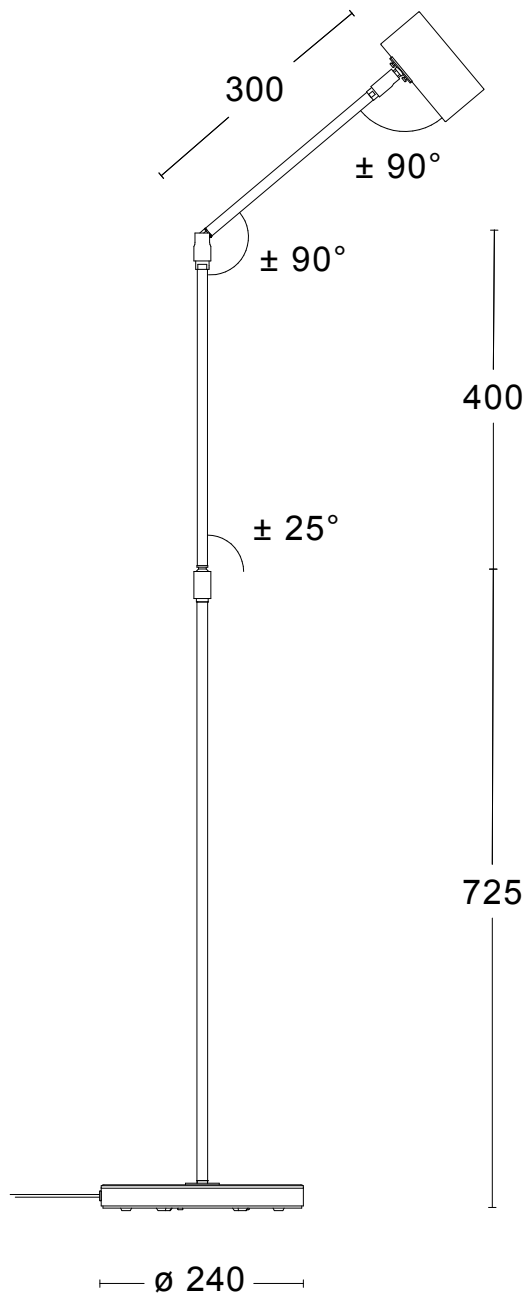

Minipoint

Minipoint is a series that combines form and function in the best possible way. Its slender lines create a chic, sleek silhouette, and its fully directional light is optimised for reading.

Black RAL9005

Chrome

Black RAL9005

Specifications

TECHNICAL SPECIFICATION

Designer	Studio Construction & Bergboms
Electrical data	Class II IP20 230V
Description	Double swivel joints offer full adjustability in both shade and frame.
Connection	2 m cable, plug included
Lightsource	1 x LED GU10 2700K 350lm CRI>90 (Included)
Socket	GU10
Weight	9 kg
Volume	0.19 m ³

ARTICLE NO. & PRICE

GX225-01-G	White RAL 9016
GX225-15-G	Black RAL 9005
GX225-20-G	Chrome

Dimensions

For more info, visit our website