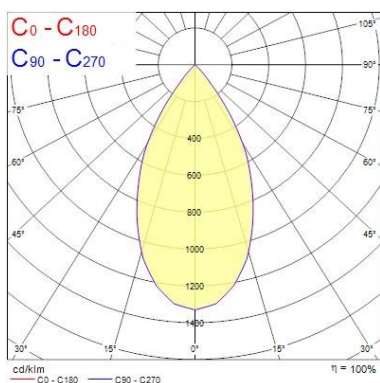

Fixture luminous flux (lm)	1987
Luminaire efficacy (lm/W)	95
LOR (%)	100
Colour temperature (K)	4000
Light colour	Neutral White
CRI (Ra)	80
Colour Variation Initial (SDCM)	SDCM3
Beam Angle (°)	54
Photobiological Risk Group	RG1

Lifetime data

Lifespan L70 B50	60000
Lifespan L70 B20	60000
Lifespan L70 B10	60000
Lifespan L80 B50	60000
Lifespan L80 B20	60000

Expospot 70 fixed - Sylvania

EXPOSPOT 70 FIXED RA80 4000K WB WHITE
0060230

Lifespan L80 B10	60000
Lifespan L90 B50	60000
Lifespan L90 B20	60000
Lifespan L90 B10	55000

Physical data

Housing colour	White
IP rating	IP20
IK rating	IK02
Nominal Product Width (mm)	110
Nominal Product Height (mm)	101
Cutout Dimensions (W x L in mm or Diameter in mm)	100
Weight (kg)	0.52
Recessed Depth (mm)	101

PHOTOMETRY

Distance [m]	Cone diameter [m]	E ₁ (0°) E ₁ (C0)	E ₂ (0°) E ₂ (C0)
0.5	0.51	10571	3761
1.0	1.01	2643	940
1.5	1.52	1178	419
2.0	2.02	661	235
2.5	2.53	433	150
3.0	3.03	294	104

Distance [m] Cone diameter [m] Illuminance [lx]
C0 - C180 (Half beam angle: 53.6°)