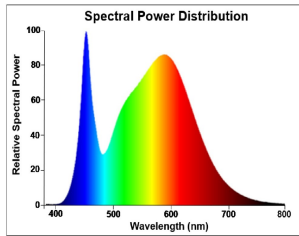

RefLED ES50

RefLED ES50 V6 345LM 840 36 SL

0029165