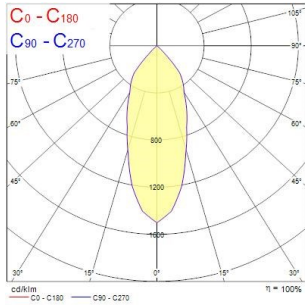

Myriad Pendant Black - Remote Gear MYRIAD PENDANT 4000K REMOTE GEAR PHASE DIM BLACK 2049598

0.5	0.36	E(0°) E(C0)	19.8°	5887 2731
1.0	0.71	E(0°) E(C0)	19.8°	1462 660
1.5	1.07	E(0°) E(C0)	19.8°	730 308
2.0	1.42	E(0°) E(C0)	19.8°	410 172
2.5	1.78	E(0°) E(C0)	19.8°	283 110
3.0	2.14	E(0°) E(C0)	19.8°	192 78

Distance [m]   Cone diameter [m]   Illuminance [lx]
C0 - C180 (Half beam angle: 39.2°)

TECHNICAL DRAWINGS