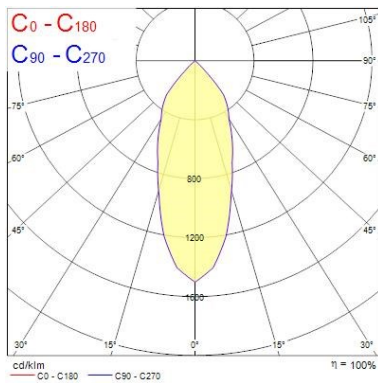

Lifetime data

Lifespan L70 B50	50000
------------------	-------

Physical data

Housing colour	Black
IP rating	IP20
IK rating	IK02
Nominal Product Width (mm)	75
Nominal Product Height (mm)	129
Max. Lamp Diameter (mm) - D	75
Weight (kg)	0.45

Distance [m]	Cone diameter [m]	E ₀ [lx]	E ₁ [lx]	E ₂ [lx]
0.5	0.36	6587	19.8°	2751
1.0	0.71	1642	19.8°	658
1.5	1.07	730	19.8°	308
2.0	1.42	410	19.8°	172
2.5	1.78	263	19.8°	110
3.0	2.14	182	19.8°	78

Distance [m] Cone diameter [m] Illuminance [lx]
C0 - C180 (Half beam angle: 39.2°)