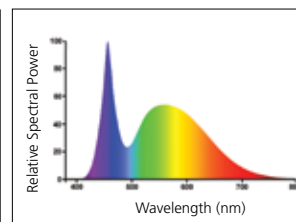

## Spectral Data

2700K Homelight

4000K Cool white

6500K Daylight