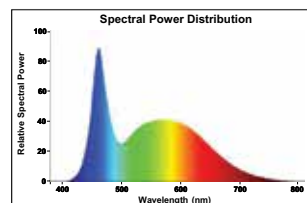

## Spectral Data

2700K Homelight

4000K Cool white

6500K Daylight