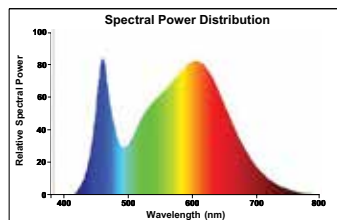

## Features

- Elegant and compact design
- Up to 88% energy saving compared to incandescent lamps
- Instant light at the flick of a switch
- Suitable for replacement of up to 60W incandescent lamps
- Available in different colour temperatures - 2700K, 4000K and 6500K
- Good colour rendering (CRI 80)
- Dimmable with approved dimmers

## Spectral Data

2700K Homelight

4000K Cool white

6500K Daylight