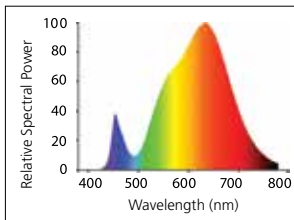

Spectral Data

2700K Homelight