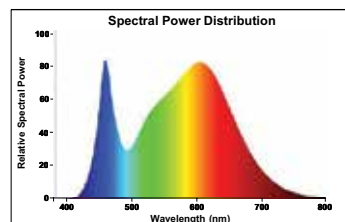

## Spectral Data

2700K Homelight

4000K Cool white

6500K Daylight