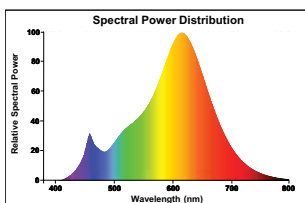

## Spectral Data

2700K Homelight

4000K Cool white

6500K Daylight