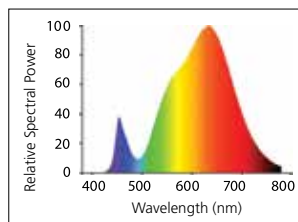

Spectral Data

2700K Homelight