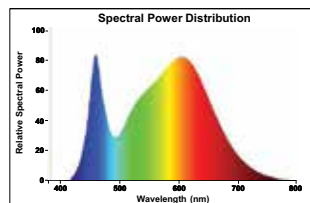

## Spectral Data

2700K Homelight

4000K Cool white

6500K Daylight