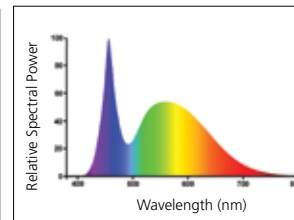

## Spectral Data

2700K Homelight

4000K Cool white

6500K Daylight