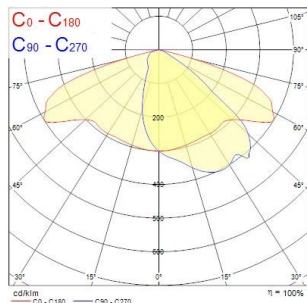

Skyline Street - Small

Skyline Street S 1-5klm NW NR14 I 9022

0066627