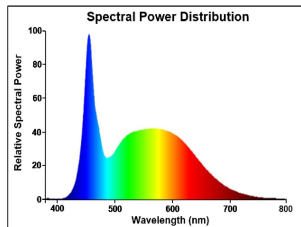

ToLEDo T8 CCG and AC 25K *ToLEDo T8 V4 4FT 1800LM 865 25K* 0029303

TECHNICAL DRAWINGS