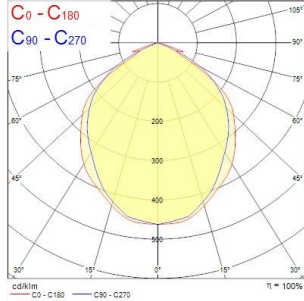

Start Flood LED

START FLOOD LED 2100LM 26W 3000K
0047822

TECHNICAL DRAWINGS