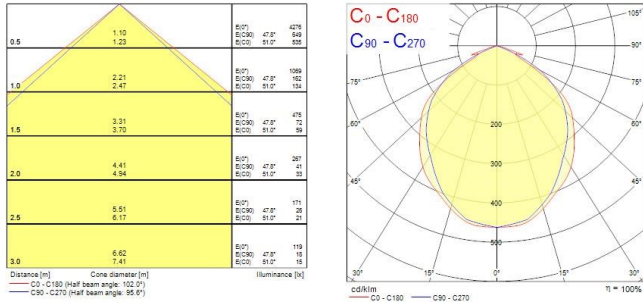

Start Flood LED

START FLOOD LED 2100LM 26W 3000K
0047822

TECHNICAL DRAWINGS