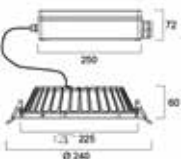

## Dimensions (mm)

Insaver Slim 150

Insaver Slim 150 Square

Insaver Slim 175

Insaver Slim 175 PIR

Insaver Slim Surface Mounted 165

Insaver Slim 200 Square

Insaver Slim 205

Insaver Slim 225

Insaver Slim 175 Wide Bezel

Insaver Slim Surface Mounted 220

Insaver Slim 150 IP65

Insaver Slim 205 IP65

Insaver Slim 225 IP65