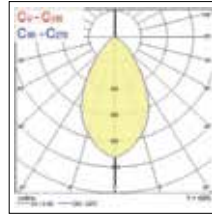

Photometric Data

0030301