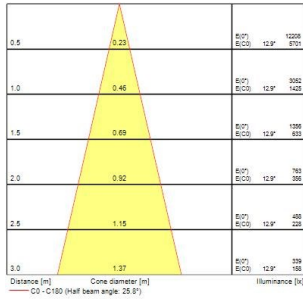

Myriad Adjustable Square - White with White bezel MYRIAD ADJ SQUARE WHITE 4000K DALI WHITE BEZ 2056229

TECHNICAL DRAWINGS