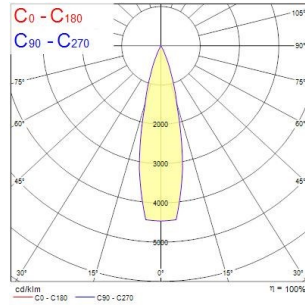

Myriad Adjustable Square - White with White bezel MYRIAD ADJ SQUARE WHITE 4000K DALI WHITE BEZ 2056229

TECHNICAL DRAWINGS