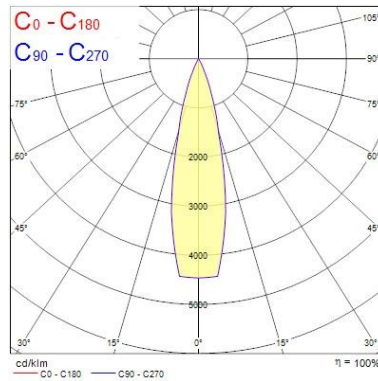

Myriad Adjustable Square - White with White bezel

MYRIAD ADJ SQUARE WHITE 4000K DALI WHITE BEZ
2056229

Units per outer package	1
Packaging outer length / height (cm)	17.5
Packaging outer width (cm)	15.0
Packaging outer depth (cm)	17.5

PHOTOMETRY

0.5	0.23	E(0°) E(C0)	12208 5701
1.0	0.46	E(0°) E(C0)	3052 1425
1.5	0.69	E(0°) E(C0)	1388 633
2.0	0.92	E(0°) E(C0)	763 358
2.5	1.15	E(0°) E(C0)	458 228
3.0	1.37	E(0°) E(C0)	339 156

Distance [m]   Cone diameter [m]   Illuminance [lx]

— C0 - C180 (Half beam angle: 25.5°)

TECHNICAL DRAWINGS