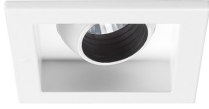

Myriad Adjustable Square - White with White bezel

MYRIAD ADJ SQUARE WHITE 4000K DALI WHITE BEZ
2056229

Product features

- The Myriad Adjustable Square recessed spotlight is a high efficient accent downlight, fixture color RAL 9016 - Traffic white / Bezel, correlated colour temperature of 4000K, color rendering index Ra106, fixture lumen 684lm, total power consumption 10W, luminaire efficacy 68 lm/W, nominal light beam angle 24°, mains voltage 230-240V~ AC, control technology type: DALI, product length 76mm, width 76mm, height 115mm, cut-out dimension 72x72mm, IP rating IP20, 5 years warranty.

PRODUCT OVERVIEW

Product name	MYRIAD ADJ SQUARE WHITE 4000K DALI WHITE BEZ
Technology	LED
Housing	PC Polycarbonate
Mount	Ceiling recessed mounting
Environment	Indoor
General application	Hospitality, Office, Retail, Residential & Consumer
ETIM Class	EC001744
Warranty	5 years
Fixture luminous flux (lm)	684
Luminaire efficacy (lm/W)	68
LOR (%)	100
Colour temperature (K)	4000
Light colour	Neutral White
CRI (Ra)	90
Colour Variation Initial (SDCM)	SDCM3
Beam Angle (°)	24
Photobiological Risk Group	RG1
Total power consumption (W)	10
Electrical protection	Class II
Control gear mounting	Remote
Housing colour	White
IP rating	IP20
IK rating	IK02
Product EAN number	5025768562299

DATA TABLE

General data

Product name	MYRIAD ADJ SQUARE WHITE 4000K DALI WHITE BEZ
Technology	LED
Housing	PC Polycarbonate
Mount	Ceiling recessed mounting
Environment	Indoor

Myriad Adjustable Square - White with White bezel