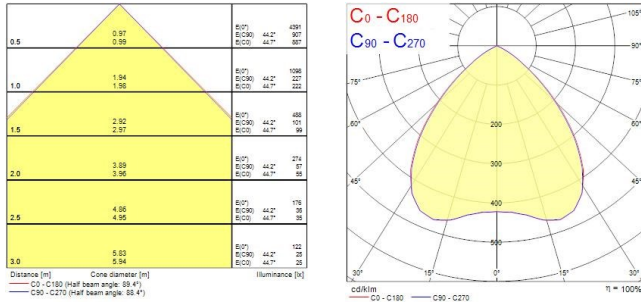

Ascent 150 II Square

ASCENT150 II SQ 2600 3K DALI
2059397

TECHNICAL DRAWINGS