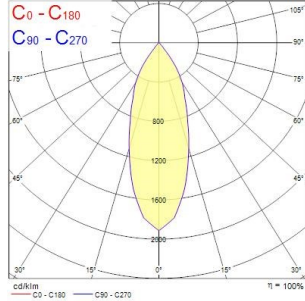

Start Track Spot Small DALI

START Track Spot S DALI 2150lm 940 MB BLK

0004949

Product features

- Spotlight for track mounting, decorative heat sink, black (RAL 9005) housing, equipped with Global GAC69 Pulse Adaptor, 2141 Lm, 25 W, 86 Lm/W, 4000 K, drive current: 600 mA, CRI 90, 36° beam angle, DALI dimmable, IP20, IK02, 50000 hrs, (H x W) 200 x 140 mm.

PRODUCT OVERVIEW

Product name	START Track Spot S DALI 2150lm 940 MB BLK
Technology	LED
Housing	Aluminium
Mount	Track mounting
General application	Retail
ETIM Class	EC001744
E-number FI	4274485
E-number SE	7426230
Warranty	5 years
Fixture luminous flux (lm)	2141
Luminaire efficacy (lm/W)	86
LOR (%)	100
Colour temperature (K)	4000
Light colour	Neutral White
CRI (Ra)	90
Colour Variation Initial (SDCM)	SDCM3
Beam Angle (°)	36
Photobiological Risk Group	RG1
Total power consumption (W)	25
Electrical protection	Class II
Control gear type	Electronic ballast
Control gear mounting	Integral
Dimmable	Yes
Minimum dimming level (%)	1
LED Flickering Rate	Ultra low (5% or less)
Housing colour	RAL 9005 - Jet black
IP rating	IP20
IK rating	IK02
Product EAN number	5410288049496

PHOTOMETRY

Start Track Spot Small DALI

START Track Spot S DALI 2150lm 940 MB BLK
0004949

TECHNICAL DRAWINGS