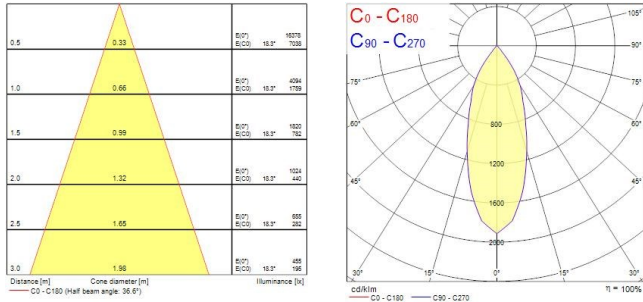

Start Track Spot Small DALI

START Track Spot S DALI 2150lm 940 MB BLK
0004949

TECHNICAL DRAWINGS