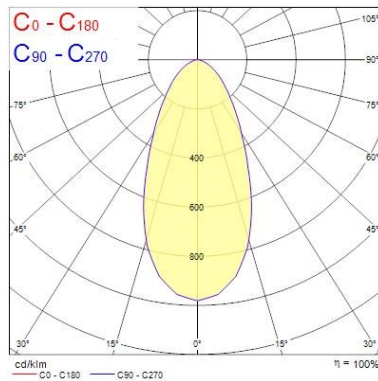

### Optical data

<b>Fixture luminous flux (lm)</b>	3670
<b>Luminaire efficacy (lm/W)</b>	76.46
<b>LOR (%)</b>	100
<b>Colour temperature (K)</b>	3000
<b>Light colour</b>	Warm White
<b>CRI (Ra)</b>	93
<b>Colour Consistency (SDCM)</b>	3
<b>Adjustable chromaticity</b>	N
<b>Beam Angle (°)</b>	50
<b>Photobiological Risk Group</b>	RG1

## Beacon LED XXL

BEACON XXL MB O/B DIM 3K L3 BLK  
2093006

Nominal Product Width (mm)	168
Nominal Product Height (mm)	205
Nominal Product Diameter (mm)	113
Weight (kg)	1.5

### PHOTOMETRY