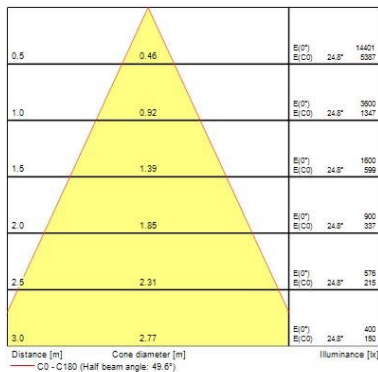

### Optical data

<b>Fixture luminous flux (lm)</b>	3670
<b>Luminaire efficacy (lm/W)</b>	76.46
<b>LOR (%)</b>	100
<b>Colour temperature (K)</b>	3000
<b>Light colour</b>	Warm White
<b>CRI (Ra)</b>	93
<b>Colour Consistency (SDCM)</b>	3
<b>Adjustable chromaticity</b>	N
<b>Beam Angle (°)</b>	50
<b>Photobiological Risk Group</b>	RG1

## Beacon LED XXL

BEACON XXL MB O/B DIM 3K L3 BLK  
2093006

Nominal Product Width (mm)	168
Nominal Product Height (mm)	205
Nominal Product Diameter (mm)	113
Weight (kg)	1.5

### PHOTOMETRY