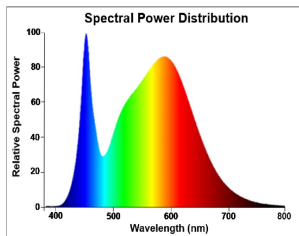

ToLEDo Retro GLS

ToLEDo RT GLS V5 CL 806LM 840 E27 SL

0029329