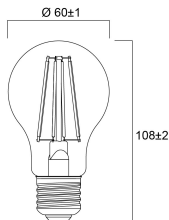

TECHNICAL DRAWINGS