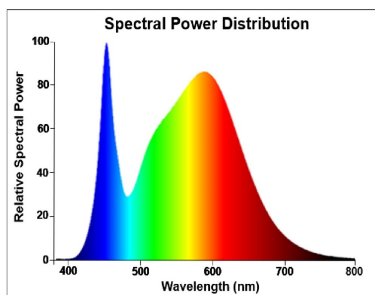

ToLEDo Retro GLS

ToLEDo RT GLS V5 CL 806LM 840 E27 SL

0029329

Packaging

Single packaging type	Carton
Product EAN number	5410288293295
Packaging single length / height (cm)	12.0
Packaging single width (cm)	6.6
Packaging single depth (cm)	6.6
DUN14 (outer)	15410288293292
Units per outer package	6
Packaging outer length / height (cm)	20.6
Packaging outer width (cm)	13.9
Packaging outer depth (cm)	13.0

Safety data

Optimal operating condition (°C)	-20-40
Breakage cleaning instructions	Not applicable
Special purpose lamp	No
Dry applications use only	Yes
Suitable for household illumination	Yes
Safety message	Not Suitable for totally enclosed fixtures

PHOTOMETRY

TECHNICAL DRAWINGS