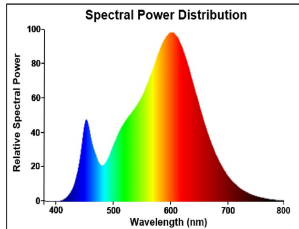

RefLED PAR20

RefLED Retro PAR20 V2 DIM 540L 830 36 SL

0029196