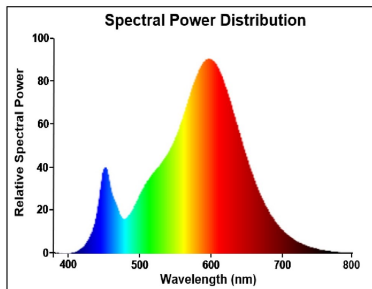

ToLEDo Retro G120

ToLEDo RT G120 V5 CL 1055LM 827 E27 SL

0029545

DUN14 (outer)	15410288295456
Units per outer package	6
Packaging outer length / height (cm)	20.0
Packaging outer width (cm)	80.3
Packaging outer depth (cm)	13.5

Safety data

Optimal operating condition (°C)	-20-40
Breakage cleaning instructions	Not applicable
Special purpose lamp	No
Dry applications use only	Yes
Suitable for household illumination	Yes
Safety message	Not Suitable for totally enclosed fixtures

PHOTOMETRY