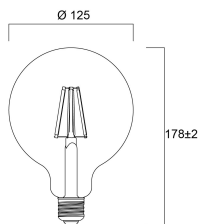

TECHNICAL DRAWINGS