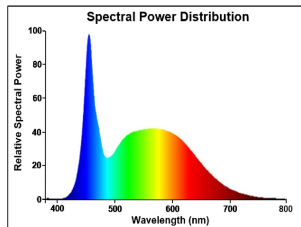

ToLEDo Superia T8 CCG and AC *ToLEDo Superia T8 V7 5FT 4100LM 865* 0029290

TECHNICAL DRAWINGS