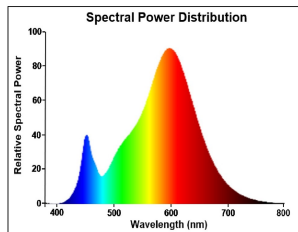

ToLEDo Retro Candle Dimmable

ToLEDo RT Candle V5 CL DIM 470LM 827 B22 SL
0029343

PHOTOMETRY