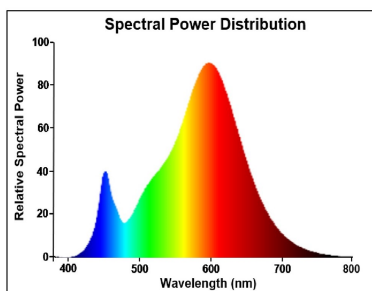

ToLEDo Retro Candle Dimmable

ToLEDo RT Candle V5 CL DIM 470LM 827 B22 SL

0029343

Physical data

Nominal Product Length (mm)	91
Nominal Product Diameter (mm)	35
Weight (kg)	0.021

Packaging

Single packaging type	Carton
Product EAN number	5410288293431
Packaging single length / height (cm)	11.0
Packaging single width (cm)	4.5
Packaging single depth (cm)	4.5
DUN14 (outer)	15410288293438
Units per outer package	6
Packaging outer length / height (cm)	14.3
Packaging outer width (cm)	9.7
Packaging outer depth (cm)	12.0

Safety data

Optimal operating condition (°C)	-10-45
Breakage cleaning instructions	Not applicable
Special purpose lamp	No
Dry applications use only	Yes
Suitable for household illumination	Yes
Safety message	Not Suitable for totally enclosed fixtures

PHOTOMETRY

TECHNICAL DRAWINGS