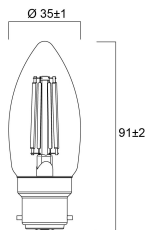

TECHNICAL DRAWINGS