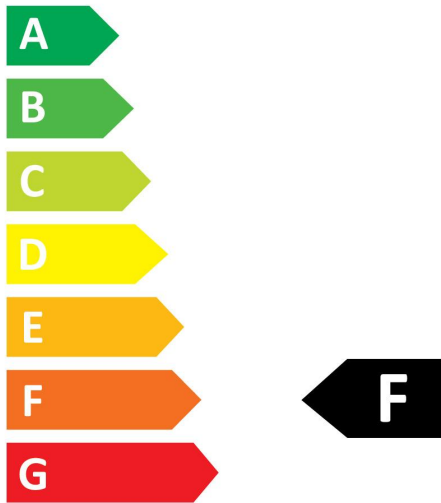

PRODUCT OVERVIEW

Product name	ToLEDo RT Candle V5 CL DIM 470LM 827 B22 SL
Technology	LED
Watt (Rated) (W)	4.5
Type	LED exchangeable
Cap/Base	B22
Fixture rating	Open
General application	Hospitality, Residential & Consumer
ETIM Class	EC001959
Warranty	3 years
Luminous flux (lm)	470
Colour temperature (K)	2700
Light colour	Homelight
CRI (Ra)	80
Colour Variation Initial (SDCM)	SDCM6
Photobiological Risk Group	RG1
Wattage (W)	4.5
Product Voltage (V)	230
Dimmable	Yes
Average life (Nominal) (h)	15000
Product EAN number	5410288293431

Optical data

Luminous flux (lm)	470
Luminous flux (Rated) (lm)	470
Colour temperature (K)	2700
Light colour	Homelight
CRI (Ra)	80
Colour Variation Initial (SDCM)	SDCM6
Photobiological Risk Group	RG1
Lumen maintenance at end of nominal life (%)	70

PHOTOMETRY

TECHNICAL DRAWINGS

ToLEDo Retro Candle Dimmable
ToLEDo RT Candle V5 CL DIM 470LM 827 B22 SL
0029343

SYLVANIA

0029343

5
kWh/1000h

2019/2015

ToLEDo Retro Candle Dimmable
ToLEDo RT Candle V5 CL DIM 470LM 827 B22 SL
0029343