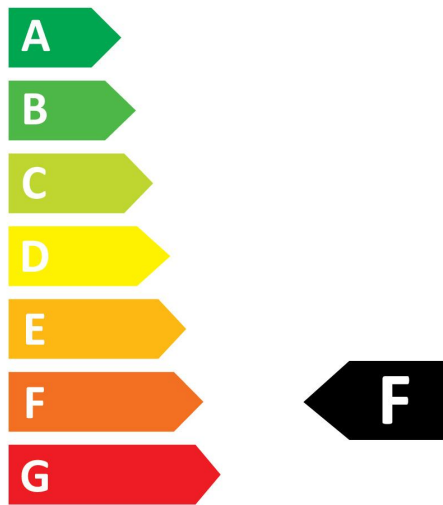

ToLEDo Retro Candle Dimmable
ToLEDo RT Candle V5 CL DIM 470LM 827 B22 SL
0029343

0029343

5
kWh/1000h

2019/2015