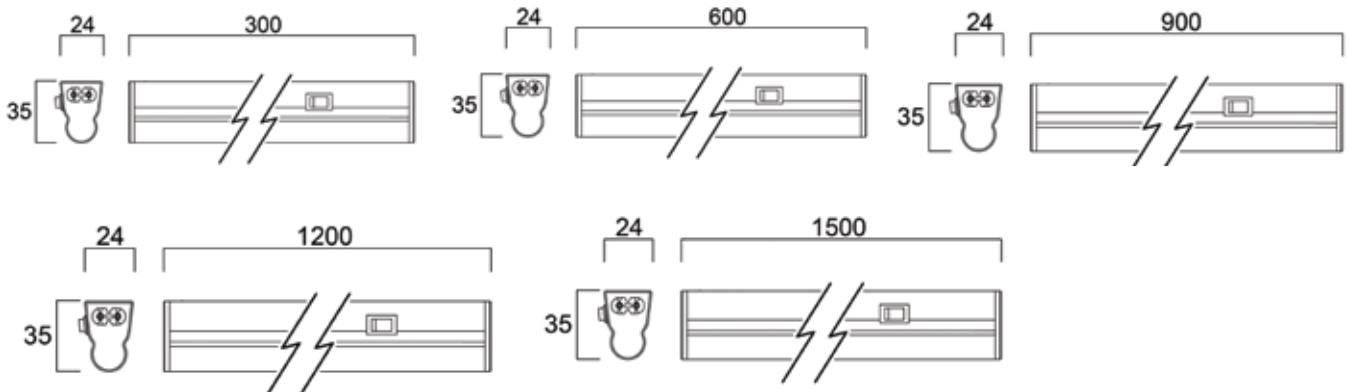

Each LED Pipe comes with fixings including optional tilting mounting brackets. A range of accessories are available separately; connector cables for linking around corners and 1.5m plugged cable.

sylvania-lighting.com

LED Pipe

Features

- LED batten (T5 batten equivalent) 1000lm/m / 1500lm/m ideal for cove lighting and secondary illumination
- Available in 300 / 600 / 900 / 1,200 / 1,500mm length models
- Uniform light distribution
- Highly efficient: delivers up to 125lm/W (total system efficiency)
- Warm white (3,000K) or neutral white (4,000K)
- Integrated driver, direct input 220-240V
- High-quality robust Polycarbonate extrusion tube
- Seamless linking - up to 10m runs
- Easy installation by mounting brackets (2 non-tiltable + 2 tiltable included)
- Energy class: A++, A+, A
- Low maintenance with 30,000 hours life expectancy

Additional images

Photometric Data

LED PIPE L1200 WW

LED Pipe

| Code | Description | Housing Colour |
|--------------------|----------------------------------|----------------|
| Accessories | | |
| 0051387 | LED PIPE CONNECTING CABLE 3 PACK | White |
| 0051388 | LED PIPE UK CABLE ACC | White |
| 0051389 | LED PIPE EUROPE CABLE ACC | White |
| 0051390 | LED PIPE Tilttable bracket | White |
| 0051391 | LED PIPE Non-Tilttable bracket | White |

0051387

0051388

0051389

0051390

0051391

0051391

Dimensions (mm)

SYLVANIA