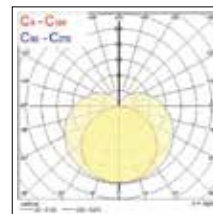

Photometric Data

LED PIPE L1200 WW