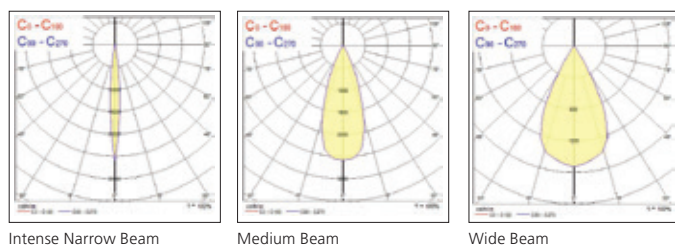

Photometric Data