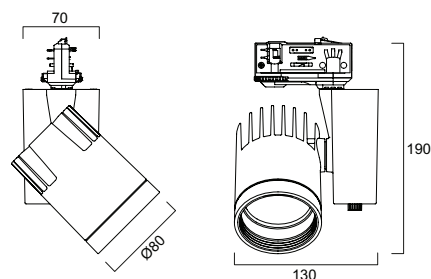

## Accessories

Code	Description
<b>Accessories</b>	
2059772	Beacon Elongation Lens
2059774	Beacon Softener Lens
2059773	Beacon Honeycomb Filter
2059758	Beacon Snoot
2058327	Beacon/Beacon Muse II Barn Door
3020010	Monopoint L3 White
3020080	Monopoint L3 Black

## Photometric Data

## Dimensions (mm)