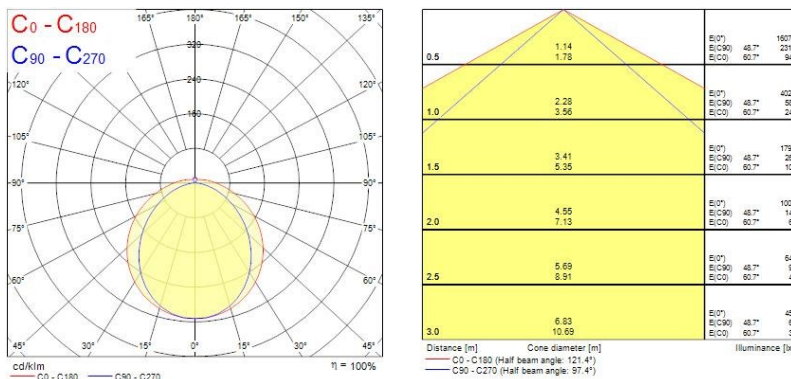

Optical data

Fixture luminous flux (lm)	1287
Luminous flux (lm)	1287
Luminaire efficacy (lm/W)	99
LOR (%)	100
Colour temperature (K)	3000
Light colour	Warm White
CRI (Ra)	80
Colour Consistency (SDCM)	3
Adjustable chromaticity	N
Distribution type	Direct
Photobiological Risk Group	RG0

Sylproof Tubular LED 1X600 DALI WW
0047604

Diffuser material	PMMA Acrylic
Nominal Product Length (mm)	700
Nominal Product Width (mm)	112
Nominal Product Height (mm)	112
Weight (kg)	1.9

Packaging

Single packaging type	Carton
Product EAN number	5410288476049
Packaging single length / height (cm)	70.0
Packaging single width (cm)	13.0
Packaging single depth (cm)	13.0
DUN14 (outer)	05410288476049
Units per outer package	1
Packaging outer length / height (cm)	70.0
Packaging outer width (cm)	13.0
Packaging outer depth (cm)	13.0

Safety data

Optimal operating condition (°C)	-20-25
----------------------------------	--------

PHOTOMETRY

TECHNICAL DRAWINGS