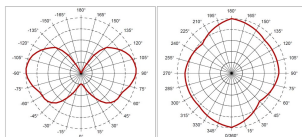

PHOTOMETRY