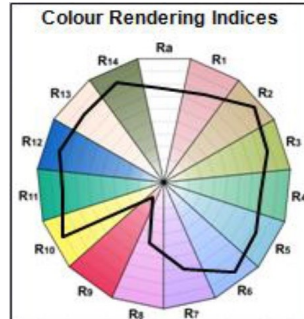

ToLEDo Retro GLS Dimmable

ToLEDo RT GLS V2 GL DIM 360LM 817 E27 SL
0027471

TECHNICAL DRAWINGS