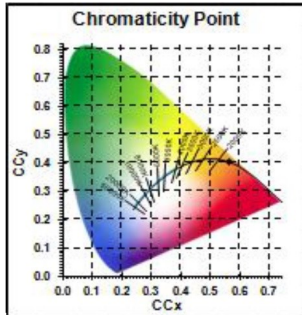

ToLEDo Retro GLS Dimmable

ToLEDo RT GLS V2 GL DIM 360LM 817 E27 SL
0027471

TECHNICAL DRAWINGS