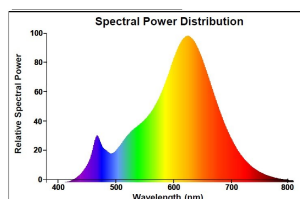

PHOTOMETRY