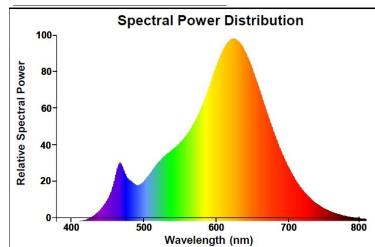

ToLEDo Retro GLS Dimmable

ToLEDo RT GLS V2 GL DIM 360LM 817 E27 SL
0027471

Packaging outer length / height (cm)	72.5
Packaging outer width (cm)	43.0
Packaging outer depth (cm)	16.5

Safety data

Breakage cleaning instructions	Not applicable
Special purpose lamp	No
Dry applications use only	Yes
Suitable for household illumination	Yes
Safety message	Not Suitable for totally enclosed fixtures

PHOTOMETRY

TECHNICAL DRAWINGS