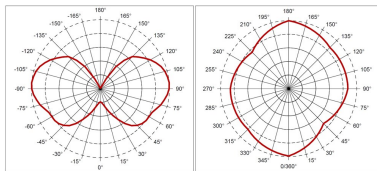

ToLEDo Retro GLS Dimmable

ToLEDo RT GLS V2 GL DIM 360LM 817 E27 SL
0027471

Packaging outer length / height (cm)	72.5
Packaging outer width (cm)	43.0
Packaging outer depth (cm)	16.5

Safety data

Breakage cleaning instructions	Not applicable
Special purpose lamp	No
Dry applications use only	Yes
Suitable for household illumination	Yes
Safety message	Not Suitable for totally enclosed fixtures

PHOTOMETRY

TECHNICAL DRAWINGS