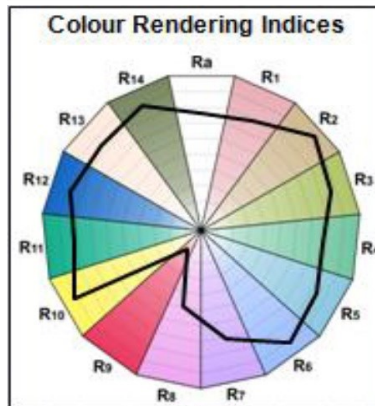

ToLEDo Retro GLS Dimmable

ToLEDo RT GLS V2 GL DIM 360LM 817 E27 SL
0027471

Packaging outer length / height (cm)	72.5
Packaging outer width (cm)	43.0
Packaging outer depth (cm)	16.5

Safety data

Breakage cleaning instructions	Not applicable
Special purpose lamp	No
Dry applications use only	Yes
Suitable for household illumination	Yes
Safety message	Not Suitable for totally enclosed fixtures

PHOTOMETRY

TECHNICAL DRAWINGS