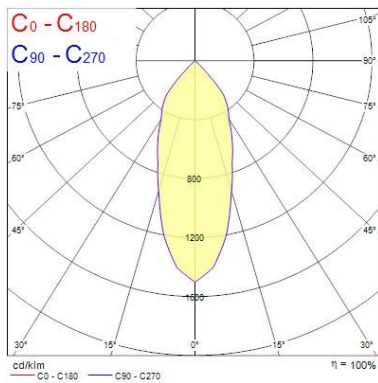

Myriad Pendant White - Surface Mounted

MYRIAD PENDANT 4000K SURFACE MTD SWITCHED WHITE
2050680

Max. Lamp Diameter (mm) - D	75
Weight (kg)	0.95

Packaging

Single packaging type	Carton
Product EAN number	5025768506804
Packaging single length / height (cm)	17.5
Packaging single width (cm)	15.0
Packaging single depth (cm)	17.5
Units per outer package	1
Packaging outer length / height (cm)	17.5
Packaging outer width (cm)	15.0
Packaging outer depth (cm)	17.5

PHOTOMETRY

Distance [m]	Cone diameter [m]	E₀ [lx]	E₁ [lx]	E₂ [lx]
0.5	0.36	690	19.8°	275
1.0	0.71	164	19.8°	63
1.5	1.07	70	19.8°	36
2.0	1.42	41	19.8°	17
2.5	1.78	26	19.8°	11
3.0	2.14	16	19.8°	7

Distance [m] Cone diameter [m] Illuminance [lx]
C0 - C180 (Half beam angle: 39.2°)

TECHNICAL DRAWINGS