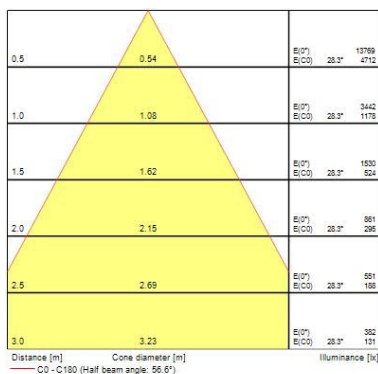

Expospot 90 cardan round - Sylvania EXPOSPOT 90 CARDAN HO RA90 4000K WB WHITE 0060383

Lifespan L80 B50	60000
Lifespan L80 B20	60000
Lifespan L80 B10	60000
Lifespan L90 B50	60000
Lifespan L90 B20	60000
Lifespan L90 B10	55000

Physical data

Housing colour	White
IP rating	IP20
IK rating	IK02
Nominal Product Width (mm)	163
Nominal Product Height (mm)	104
Cutout Dimensions (W x L in mm or Diameter in mm)	148
Weight (kg)	0.77
Recessed Depth (mm)	104

Packaging

Single packaging type	Carton
Product EAN number	5410288603834
Packaging single length / height (cm)	18.0
Packaging single width (cm)	18.0
Packaging single depth (cm)	16.0
DUN14 (outer)	05410288603834
Units per outer package	1
Packaging outer length / height (cm)	18.0
Packaging outer width (cm)	18.0
Packaging outer depth (cm)	16.0

PHOTOMETRY

TECHNICAL DRAWINGS