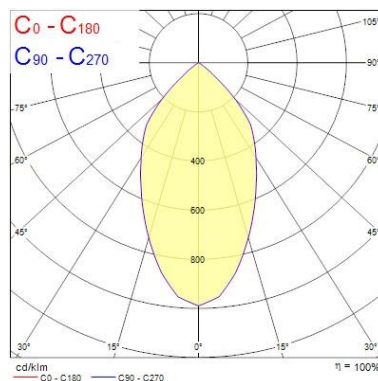

Expospot 90 cardan round - Sylvania EXPOSPOT 90 CARDAN HO RA90 4000K WB WHITE 0060383

Lifespan L80 B50	60000
Lifespan L80 B20	60000
Lifespan L80 B10	60000
Lifespan L90 B50	60000
Lifespan L90 B20	60000
Lifespan L90 B10	55000

Physical data

Housing colour	White
IP rating	IP20
IK rating	IK02
Nominal Product Width (mm)	163
Nominal Product Height (mm)	104
Cutout Dimensions (W x L in mm or Diameter in mm)	148
Weight (kg)	0.77
Recessed Depth (mm)	104

Packaging

Single packaging type	Carton
Product EAN number	5410288603834
Packaging single length / height (cm)	18.0
Packaging single width (cm)	18.0
Packaging single depth (cm)	16.0
DUN14 (outer)	05410288603834
Units per outer package	1
Packaging outer length / height (cm)	18.0
Packaging outer width (cm)	18.0
Packaging outer depth (cm)	16.0

PHOTOMETRY

TECHNICAL DRAWINGS