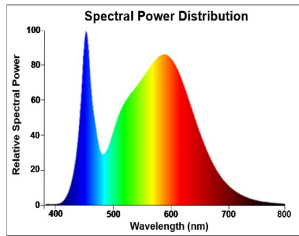

RefLED ES50

RefLED ES50 V6 600LM 840 110 SL

0029189