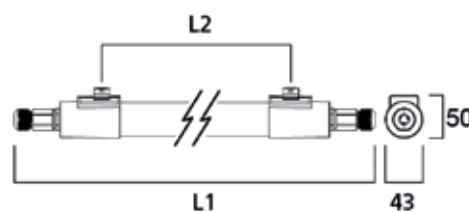

Dimensions (mm)

Single	L1 (mm)	L2 (mm)
0045748	1280	1080
0045752	1570	1370

Twin	L1 (mm)	L2 (mm)
0045750	1260	1065
0045754	1560	1365

Single