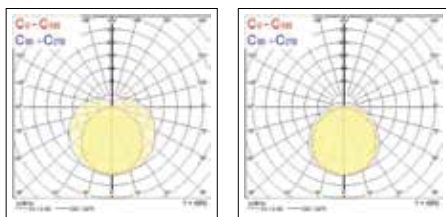

Twin IP65 1200 4000K

START eco Batten IP65

Features

- Slimline versatile LED waterproof batten
- High lumen efficacy up to 144 lm/W
- Impressive performance, up to 6000lm (luminaire lumen output on Twin 1500mm 4000K version)
- Batten LED 1200mm replaces 1x36W LFL or 2x36W LFL
- Batten LED 1500mm replaces 1x58W LFL or 2x58W LFL
- Available in Neutral White (4000K) and Warm White (3000K)* colour temperature
- MacAdam Ellipse: 5
- Lumen maintenance: 30,000 hours (L80 B50)
- Blue light hazard: RG0
- Operating ambient temperature range: -10°C to +40°C
- Construction Material: Milky white polycarbonate housing with RAL 9003 endcaps
- Linkable (through wiring)

Product information

Code	Description	Total power consumption (W)	Fixture lumen (lm)	Luminaire efficacy lm/W	CRI	Colour Temp (K)	Beam Angle (°)	Dimmable	Average Rated Life (Hrs)
START eco Batten IP65									
0045748	START eco Batten 1200 IP65 2600lm 840	18	2600	144	80	4000	120	No	30,000
0045750	START eco Batten 1200 IP65 5200lm 840	36	5200	144	80	4000	120	No	30,000
0045752	START eco Batten 1500 IP65 3300lm 840	23	3300	143	80	4000	120	No	30,000
0045754	START eco Batten 1500 IP65 6000lm 840	42	6000	143	80	4000	120	No	30,000

* 3000K available on demand

Photometric Data

Single IP65 1200 4000K