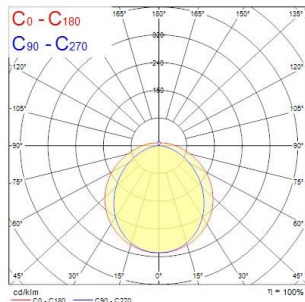

Sylproof Tubular LED - Emergency 3 Hour Sylproof Tubular LED 1X1200 EB NW E3 0047593

TECHNICAL DRAWINGS