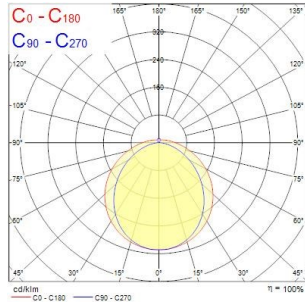

Sylproof Tubular LED - Emergency 3 Hour Sylproof Tubular LED 1X1200 EB NW E3 0047593

TECHNICAL DRAWINGS