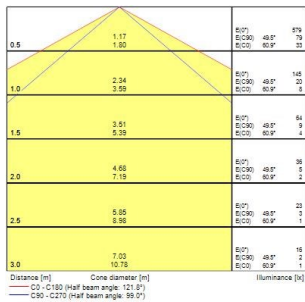

Sylproof Tubular LED - Emergency 3 Hour Sylproof Tubular LED 1X1200 EB NW E3 0047593

TECHNICAL DRAWINGS