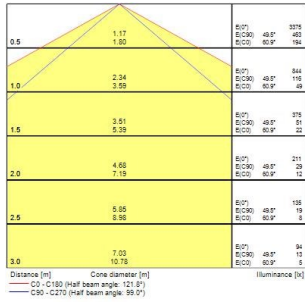

Sylproof Tubular LED - Emergency 3 Hour Sylproof Tubular LED 1X1200 EB NW E3 0047593

TECHNICAL DRAWINGS