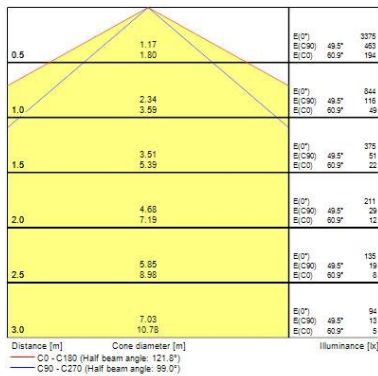

Optical data

Fixture luminous flux (lm)	2734
Luminous flux (lm)	2734
Luminaire efficacy (lm/W)	86.51
LOR (%)	100
Colour temperature (K)	4000
Light colour	Neutral White
CRI (Ra)	80
Colour Consistency (SDCM)	3
Adjustable chromaticity	N
Photobiological Risk Group	RG0
Emergency duration (h)	3.0

Lifetime data

Lifespan L70 B50	60000
Lifespan L70 B10	60000
Lifespan L80 B50	60000
Lifespan L80 B10	49000
Lifespan L90 B50	35000

Physical data

Housing colour	Transparent
IP rating	IP66
IK rating	IK06
Diffuser material	PMMA Acrylic
Nominal Product Length (mm)	1300

Sylproof Tubular LED - Emergency 3 Hour Sylproof Tubular LED 1X1200 EB NW E3 0047593

Nominal Product Width (mm)	112
Nominal Product Height (mm)	112
Weight (kg)	3.0

Packaging

Single packaging type	Carton
Product EAN number	5410288475936
Packaging single length / height (cm)	130.0
Packaging single width (cm)	13.0
Packaging single depth (cm)	13.0
DUN14 (outer)	05410288475936
Units per outer package	1
Packaging outer length / height (cm)	130.0
Packaging outer width (cm)	13.0
Packaging outer depth (cm)	13.0

Safety data

Optimal operating condition (°C)	0-25
----------------------------------	------

PHOTOMETRY

Sylproof Tubular LED - Emergency 3 Hour *Sylproof Tubular LED 1X1200 EB NW E3* 0047593

TECHNICAL DRAWINGS