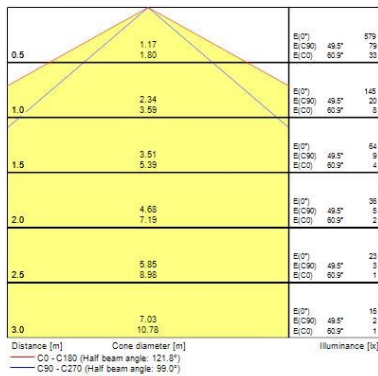

Optical data

Fixture luminous flux (lm)	2734
Luminous flux (lm)	2734
Luminaire efficacy (lm/W)	86.51
LOR (%)	100
Colour temperature (K)	4000
Light colour	Neutral White
CRI (Ra)	80
Colour Consistency (SDCM)	3
Adjustable chromaticity	N
Photobiological Risk Group	RG0
Emergency duration (h)	3.0

Lifetime data

Lifespan L70 B50	60000
Lifespan L70 B10	60000
Lifespan L80 B50	60000
Lifespan L80 B10	49000
Lifespan L90 B50	35000

Physical data

Housing colour	Transparent
IP rating	IP66
IK rating	IK06
Diffuser material	PMMA Acrylic
Nominal Product Length (mm)	1300

Sylproof Tubular LED - Emergency 3 Hour Sylproof Tubular LED 1X1200 EB NW E3 0047593

Nominal Product Width (mm)	112
Nominal Product Height (mm)	112
Weight (kg)	3.0

Packaging

Single packaging type	Carton
Product EAN number	5410288475936
Packaging single length / height (cm)	130.0
Packaging single width (cm)	13.0
Packaging single depth (cm)	13.0
DUN14 (outer)	05410288475936
Units per outer package	1
Packaging outer length / height (cm)	130.0
Packaging outer width (cm)	13.0
Packaging outer depth (cm)	13.0

Safety data

Optimal operating condition (°C)	0-25
----------------------------------	------

PHOTOMETRY

Sylproof Tubular LED - Emergency 3 Hour *Sylproof Tubular LED 1X1200 EB NW E3* 0047593

TECHNICAL DRAWINGS