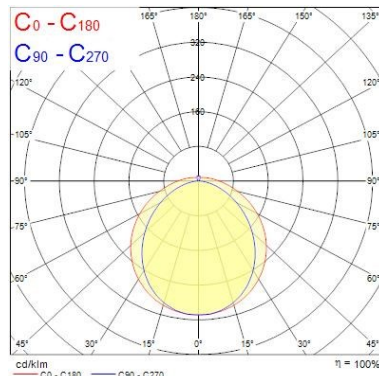

Optical data

Fixture luminous flux (lm)	2734
Luminous flux (lm)	2734
Luminaire efficacy (lm/W)	86.51
LOR (%)	100
Colour temperature (K)	4000
Light colour	Neutral White
CRI (Ra)	80
Colour Consistency (SDCM)	3
Adjustable chromaticity	N
Photobiological Risk Group	RG0
Emergency duration (h)	3.0

Sylproof Tubular LED - Emergency 3 Hour Sylproof Tubular LED 1X1200 EB NW E3 0047593

Nominal Product Width (mm)	112
Nominal Product Height (mm)	112
Weight (kg)	3.0

Packaging

Single packaging type	Carton
Product EAN number	5410288475936
Packaging single length / height (cm)	130.0
Packaging single width (cm)	13.0
Packaging single depth (cm)	13.0
DUN14 (outer)	05410288475936
Units per outer package	1
Packaging outer length / height (cm)	130.0
Packaging outer width (cm)	13.0
Packaging outer depth (cm)	13.0

Safety data

Optimal operating condition (°C)	0-25
----------------------------------	------

PHOTOMETRY

Sylproof Tubular LED - Emergency 3 Hour *Sylproof Tubular LED 1X1200 EB NW E3* 0047593

TECHNICAL DRAWINGS