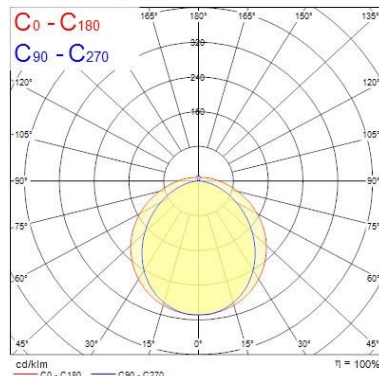

Optical data

Fixture luminous flux (lm)	2734
Luminous flux (lm)	2734
Luminaire efficacy (lm/W)	86.51
LOR (%)	100
Colour temperature (K)	4000
Light colour	Neutral White
CRI (Ra)	80
Colour Consistency (SDCM)	3
Adjustable chromaticity	N
Photobiological Risk Group	RG0
Emergency duration (h)	3.0

Sylproof Tubular LED - Emergency 3 Hour Sylproof Tubular LED 1X1200 EB NW E3 0047593

Nominal Product Width (mm)	112
Nominal Product Height (mm)	112
Weight (kg)	3.0

Packaging

Single packaging type	Carton
Product EAN number	5410288475936
Packaging single length / height (cm)	130.0
Packaging single width (cm)	13.0
Packaging single depth (cm)	13.0
DUN14 (outer)	05410288475936
Units per outer package	1
Packaging outer length / height (cm)	130.0
Packaging outer width (cm)	13.0
Packaging outer depth (cm)	13.0

Safety data

Optimal operating condition (°C)	0-25
----------------------------------	------

PHOTOMETRY

Sylproof Tubular LED - Emergency 3 Hour *Sylproof Tubular LED 1X1200 EB NW E3* 0047593

TECHNICAL DRAWINGS