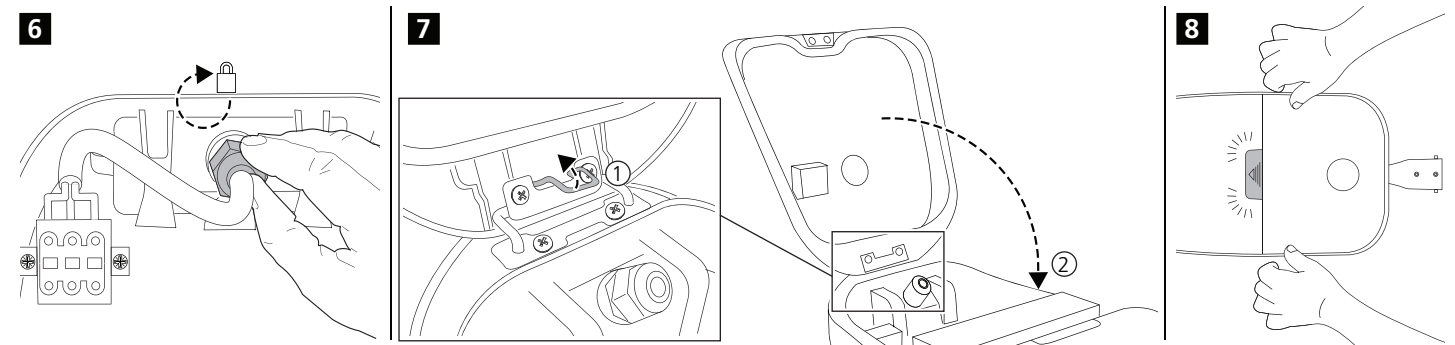

Type	L (mm)	W (mm)	H (mm)	Weight (kg)	Windage Area (m <sup>2</sup> )	Nominal Max. Power (W)	Mounting Angle	Mounting Height (meters)	Penetration (mm)
Skyline Street XL	915	415	140	15	0.088	244	+/-15°	8 - 15	90