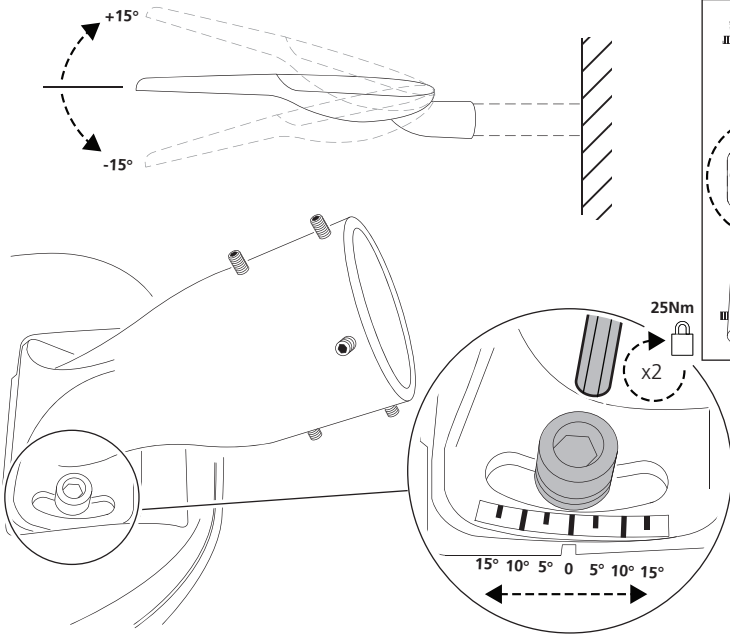

10 ? Horizontal Mounting