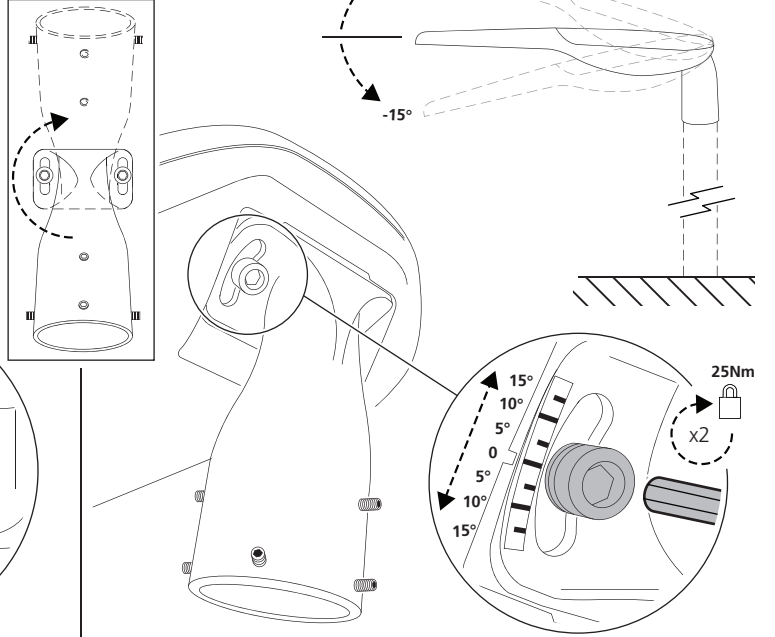

10 ? Vertical Mounting