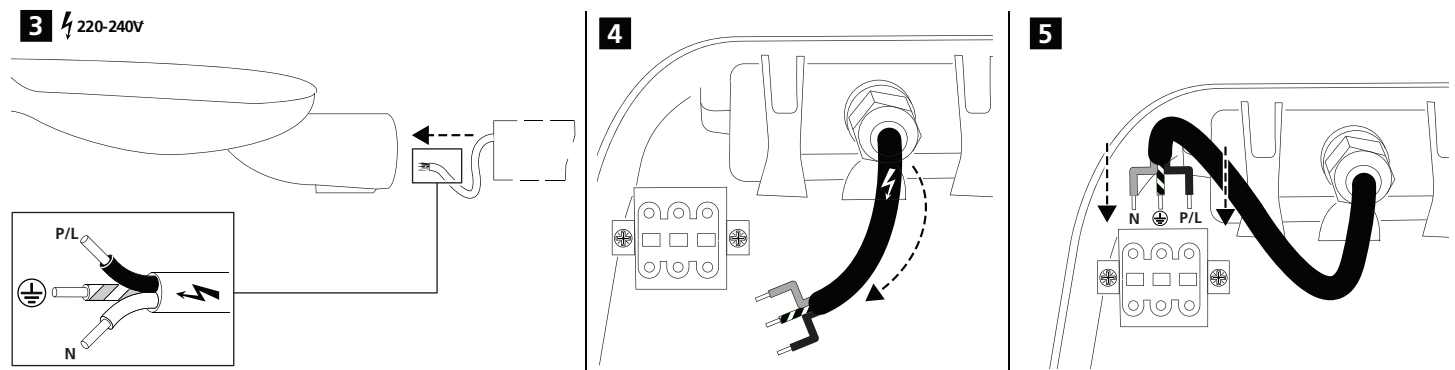

Type	L (mm)	W (mm)	H (mm)	Weight (kg)	Windage Area (m <sup>2</sup> )	Nominal Max. Power (W)	Mounting Angle	Mounting Height (meters)	Penetration (mm)
Skyline Street XL	915	415	140	15	0.088	244	+/-15°	8 - 15	90