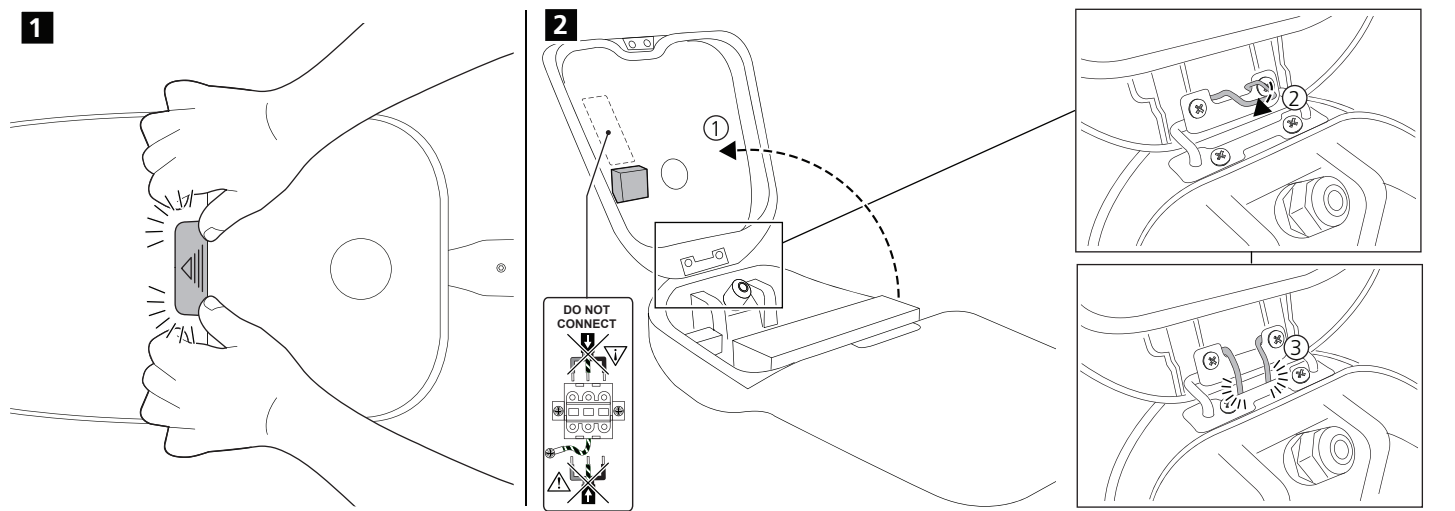

Type	L (mm)	W (mm)	H (mm)	Weight (kg)	Windage Area (m <sup>2</sup> )	Nominal Max. Power (W)	Mounting Angle	Mounting Height (meters)	Penetration (mm)
Skyline Street XL	915	415	140	15	0.088	244	+/-15°	8 - 15	90