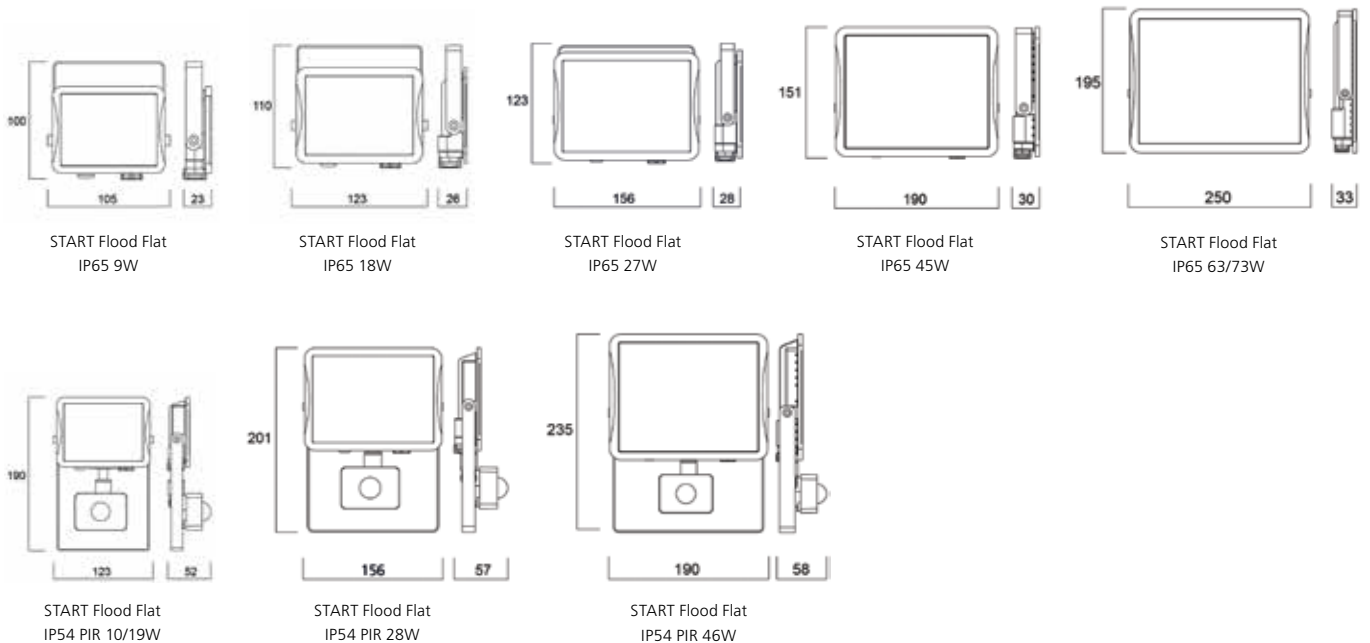

The floodlight includes a 1m pre-wired stripped cable and fitting bracket for quick and easy installation. The universal mounting bracket allows wall or surface mounting with the possibility of vertical tilting.

START Flood Flat

Features

- Slim LED exterior floodlight with/without PIR
- Lightweight, durable, die-cast aluminium body
- Universal mounting bracket allows wall or surface mounting with the possibility of tilting upwards or downwards
- Possibility to tilt the sensor
- Quick and easy to install with 1m pre-wired stripped cable and fitting bracket
- Higher wattages up to 73W - 137 lm/W efficacy
- Available in 3000K or 4000K
- CRI >80
- IP65 rated, sensor version IP54
- 9-45W: IK06, 63-73W: IK07 impact proof, sensor: IK05
- Operating temperature range: -20 to +40°C
- Lifespan: 90,000 hrs (L70/B50)
- 3 years warranty
- Sensor: adjustable lux (2 to 2000 lux) and time levels (10 secs to 5 min)

START Flood Flat

Additional Images

Photometric Data

START Flood Flat
All codes, both house colours

Dimensions (mm)

SYLVANIA

CE UK
CA

Although every effort has been made to ensure accuracy in the compilation of the technical detail within this publication, specifications and performance data are constantly changing. Current details should therefore be checked with Feilo Sylvania International Group.