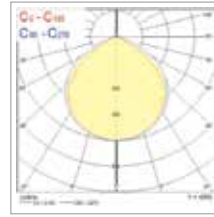

Photometric Data

START Flood Flat
All codes, both house colours