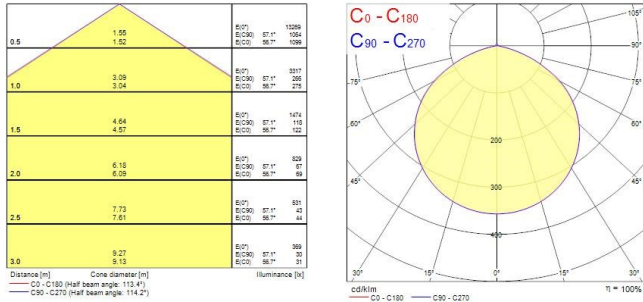

Start Flood Flat without PIR

Start Flood Flat IP65 9300LM 830 Black
0050125

TECHNICAL DRAWINGS