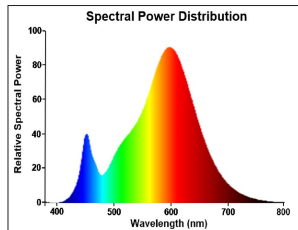

ToLEDo Retro Candle Dimmable

ToLEDo RT Candle V5 ST DIM 470LM 827 E14 SL
0029367

Product EAN number

5410288293677

PHOTOMETRY