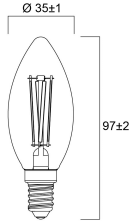

ToLEDo Retro Candle Dimmable

ToLEDo RT Candle V5 ST DIM 470LM 827 E14 SL
0029367