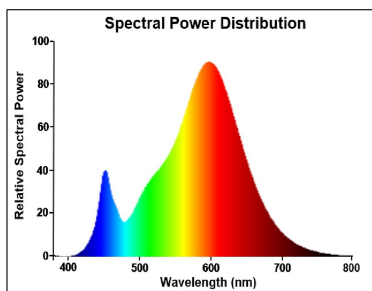

ToLEDo Retro Candle Dimmable

ToLEDo RT Candle V5 ST DIM 470LM 827 E14 SL

0029367

Average life (Rated) (h)	15000

Physical data

Nominal Product Length (mm)	97
Nominal Product Diameter (mm)	35
Weight (kg)	0.021

Packaging

Single packaging type	Carton
Product EAN number	5410288293677
Packaging single length / height (cm)	11.0
Packaging single width (cm)	4.5
Packaging single depth (cm)	4.5
DUN14 (outer)	15410288293674
Units per outer package	6
Packaging outer length / height (cm)	14.3
Packaging outer width (cm)	9.7
Packaging outer depth (cm)	12.0

Safety data

Optimal operating condition (°C)	-10-45
Breakage cleaning instructions	Not applicable
Special purpose lamp	No
Dry applications use only	Yes
Suitable for household illumination	Yes
Safety message	Not Suitable for totally enclosed fixtures

PHOTOMETRY

TECHNICAL DRAWINGS