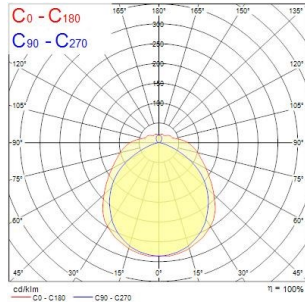

PRODUCT OVERVIEW

Product name	DELTAWING LED72 DALI MW 4K 1200
Technology	LED
Cap/Base	N/A
Housing	Steel
Mount	Ceiling surface mounting, Suspended
Environment	Internal
General application	Education, Hospitality, Logistics & Industry, Office, Retail
ETIM Class	EC002892
Warranty	5 years
Fixture luminous flux (lm)	7260
Luminaire efficacy (lm/W)	102.25
LOR (%)	100
Colour temperature (K)	4000
Light colour	Neutral White
CRI (Ra)	80
Colour Consistency (SDCM)	3
Beam Angle (°)	102
Glare control	< 25
Photobiological Risk Group	RG0
Total power consumption (W)	71
Electrical protection	Class I
Control gear type	Electronic ballast
Dimmable	Yes
Minimum dimming level (%)	95
Housing colour	White
IP rating	IP44
IK rating	IK08
Product EAN number	5410288448992

Distance [m] Core diameter [m] Illuminance [lx]

— C0 - C180 (Half beam angle: 113.2°)
 — C90 - C270 (Half beam angle: 102.2°)

TECHNICAL DRAWINGS