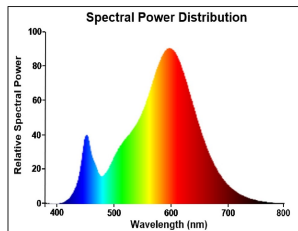

ToLEDo Retro GLS Dimmable

ToLEDo RT GLS V5 ST DIM 1521LM 827 E27 SL
0029320