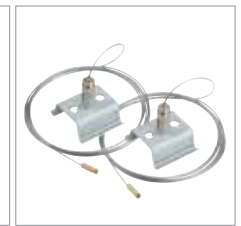

3m Suspension Cable Twin