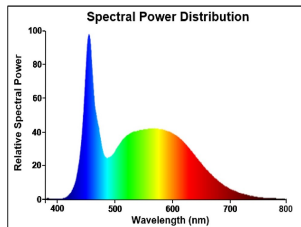

ToLEDo T8 CCG and AC 25K *ToLEDo T8 V4 2FT 900LM 865 25K* 0029301

TECHNICAL DRAWINGS