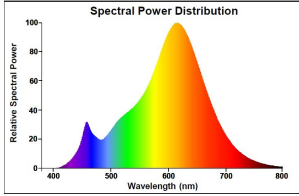

ToLEDo Retro GLS Dimmable

ToLEDo RT GLS V2 CL DIM 806LM 827 B22 SL
0027474