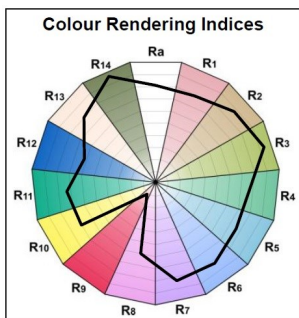

ToLEDo Retro GLS Dimmable

ToLEDo RT GLS V2 CL DIM 806LM 827 B22 SL
0027474

TECHNICAL DRAWINGS