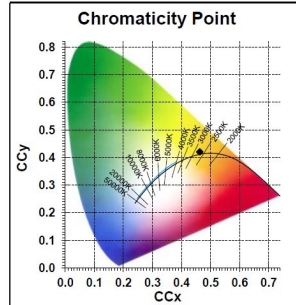

ToLEDo Retro GLS Dimmable

ToLEDo RT GLS V2 CL DIM 806LM 827 B22 SL
0027474

TECHNICAL DRAWINGS