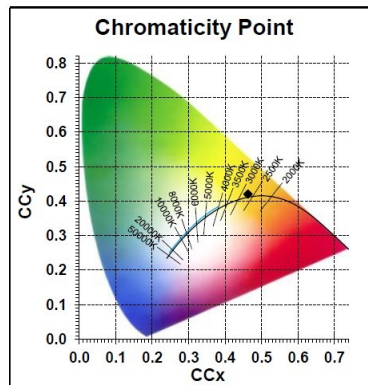

ToLEDo Retro GLS Dimmable

ToLEDo RT GLS V2 CL DIM 806LM 827 B22 SL
0027474

Product EAN number	5410288274744
Packaging single length / height (cm)	11.5
Packaging single width (cm)	6.4
Packaging single depth (cm)	6.4
DUN14 (inner)	25410288274748
Units per inner package	6
Packaging inner length / height (cm)	20.5
Packaging inner width (cm)	14.0
Packaging inner depth (cm)	13.5
DUN14 (outer)	15410288274741
Units per outer package	60
Packaging outer length / height (cm)	72.5
Packaging outer width (cm)	43.0
Packaging outer depth (cm)	16.5

Safety data

Breakage cleaning instructions	Not applicable
Special purpose lamp	No
Dry applications use only	Yes
Suitable for household illumination	Yes
Suitable for accent lighting	Yes
Safety message	Not Suitable for totally enclosed fixtures

PHOTOMETRY