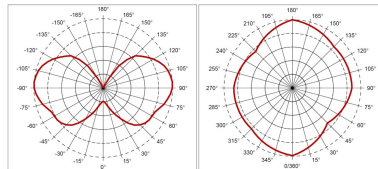

ToLEDo Retro GLS Dimmable

ToLEDo RT GLS V2 CL DIM 806LM 827 B22 SL
0027474