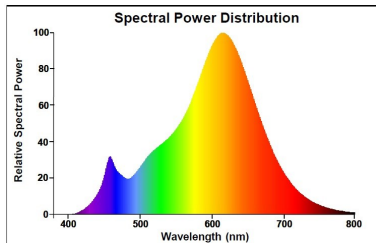

ToLEDo Retro GLS Dimmable

ToLEDo RT GLS V2 CL DIM 806LM 827 B22 SL
0027474

Product EAN number	5410288274744
Packaging single length / height (cm)	11.5
Packaging single width (cm)	6.4
Packaging single depth (cm)	6.4
DUN14 (inner)	25410288274748
Units per inner package	6
Packaging inner length / height (cm)	20.5
Packaging inner width (cm)	14.0
Packaging inner depth (cm)	13.5
DUN14 (outer)	15410288274741
Units per outer package	60
Packaging outer length / height (cm)	72.5
Packaging outer width (cm)	43.0
Packaging outer depth (cm)	16.5

Safety data

Breakage cleaning instructions	Not applicable
Special purpose lamp	No
Dry applications use only	Yes
Suitable for household illumination	Yes
Suitable for accent lighting	Yes
Safety message	Not Suitable for totally enclosed fixtures

PHOTOMETRY