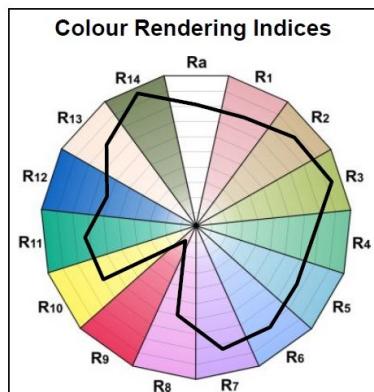

ToLEDo Retro GLS Dimmable

ToLEDo RT GLS V2 CL DIM 806LM 827 B22 SL
0027474

TECHNICAL DRAWINGS