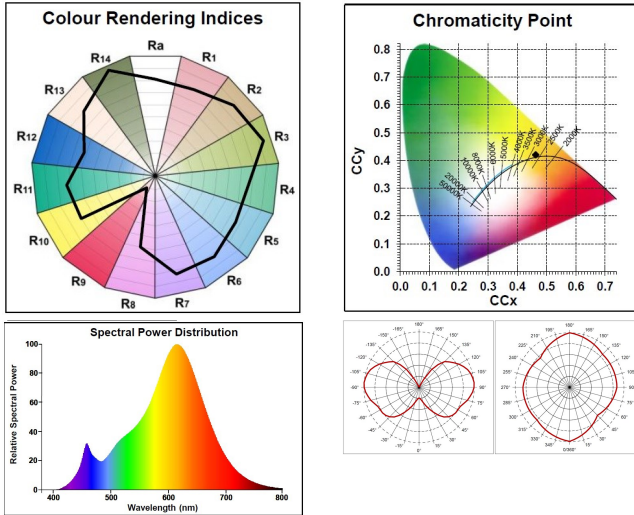

ToLEDo Retro GLS Dimmable

ToLEDo RT GLS V2 CL DIM 806LM 827 E27 SL
0027475

TECHNICAL DRAWINGS