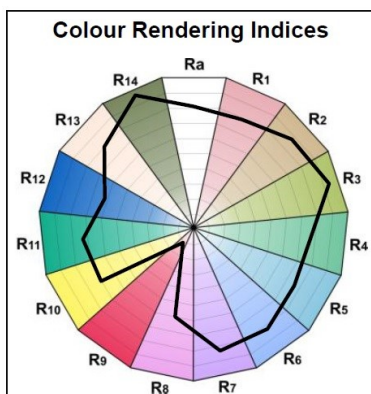

ToLEDo Retro GLS Dimmable

ToLEDo RT GLS V2 CL DIM 806LM 827 E27 SL
0027475

Weight (kg) 0.032

Packaging

Single packaging type	Carton
Product EAN number	5410288274751
Packaging single length / height (cm)	11.5
Packaging single width (cm)	6.4
Packaging single depth (cm)	6.4
DUN14 (inner)	25410288274755
Units per inner package	6
Packaging inner length / height (cm)	20.5
Packaging inner width (cm)	14.0
Packaging inner depth (cm)	13.5
DUN14 (outer)	15410288274758
Units per outer package	60
Packaging outer length / height (cm)	72.5
Packaging outer width (cm)	43.0
Packaging outer depth (cm)	16.5

Safety data

Breakage cleaning instructions	Not applicable
Special purpose lamp	No
Dry applications use only	Yes
Suitable for household illumination	Yes
Suitable for accent lighting	Yes
Safety message	Not Suitable for totally enclosed fixtures

PHOTOMETRY