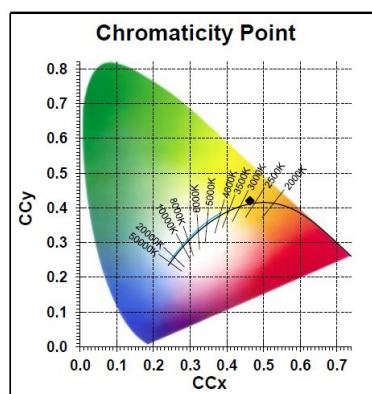

ToLEDo Retro GLS Dimmable

ToLEDo RT GLS V2 CL DIM 806LM 827 E27 SL
0027475

Weight (kg) 0.032

Packaging

Single packaging type	Carton
Product EAN number	5410288274751
Packaging single length / height (cm)	11.5
Packaging single width (cm)	6.4
Packaging single depth (cm)	6.4
DUN14 (inner)	25410288274755
Units per inner package	6
Packaging inner length / height (cm)	20.5
Packaging inner width (cm)	14.0
Packaging inner depth (cm)	13.5
DUN14 (outer)	15410288274758
Units per outer package	60
Packaging outer length / height (cm)	72.5
Packaging outer width (cm)	43.0
Packaging outer depth (cm)	16.5

Safety data

Breakage cleaning instructions	Not applicable
Special purpose lamp	No
Dry applications use only	Yes
Suitable for household illumination	Yes
Suitable for accent lighting	Yes
Safety message	Not Suitable for totally enclosed fixtures

PHOTOMETRY