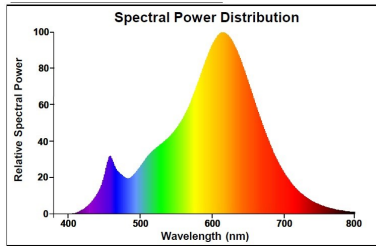

ToLEDo Retro GLS Dimmable

ToLEDo RT GLS V2 CL DIM 806LM 827 E27 SL
0027475

TECHNICAL DRAWINGS