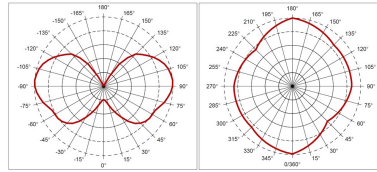

ToLEDo Retro GLS Dimmable

ToLEDo RT GLS V2 CL DIM 806LM 827 E27 SL
0027475