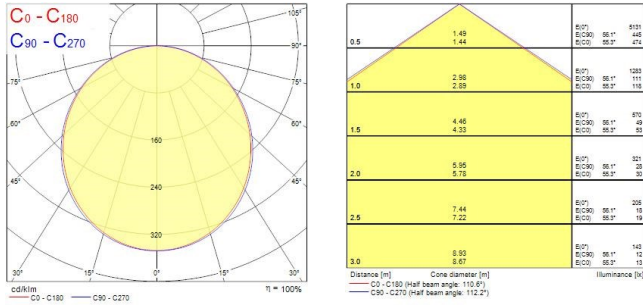

START Panel Flat 1200x300 START FLAT PANEL LED 1200 NW 0047438