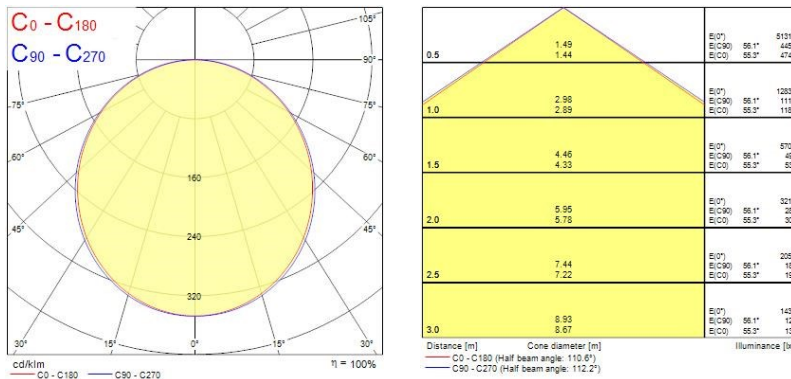

START Panel Flat 1200x300

START FLAT PANEL LED 1200 NW
0047438

Packaging

Single packaging type	Carton
Product EAN number	5410288474380
Packaging single length / height (cm)	128.7
Packaging single width (cm)	33.0
Packaging single depth (cm)	3.8
DUN14 (outer)	15410288474387
Units per outer package	2
Packaging outer length / height (cm)	130.7
Packaging outer width (cm)	37.0
Packaging outer depth (cm)	10.8

Safety data

Optimal operating condition (°C)	-10-40

PHOTOMETRY