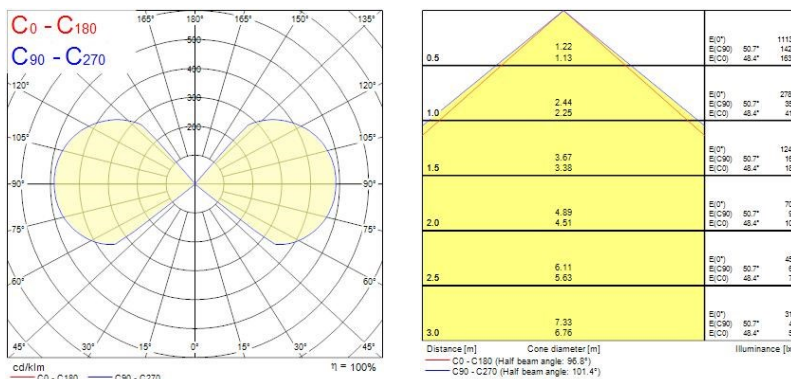

Start eco Surface Wall Adjustable Up & Down IP54

START eco Surface Wall Adjustable Up & Down IP54 2x150lm 830 BLK 0047910

IP rating	IP54
IK rating	IK05
Diffuser finish	Transparent
Diffuser material	Glass
Nominal Product Length (mm)	108
Nominal Product Width (mm)	108
Nominal Product Height (mm)	109
Weight (kg)	0.797

Packaging

Single packaging type	Carton
Product EAN number	5410288479101
Packaging single length / height (cm)	14.6
Packaging single width (cm)	14.6
Packaging single depth (cm)	14.6
DUN14 (outer)	15410288479108
Units per outer package	8
Packaging outer length / height (cm)	60.6
Packaging outer width (cm)	32.0
Packaging outer depth (cm)	16.9

Safety data

Optimal operating condition (°C)	-20-45

PHOTOMETRY

TECHNICAL DRAWINGS